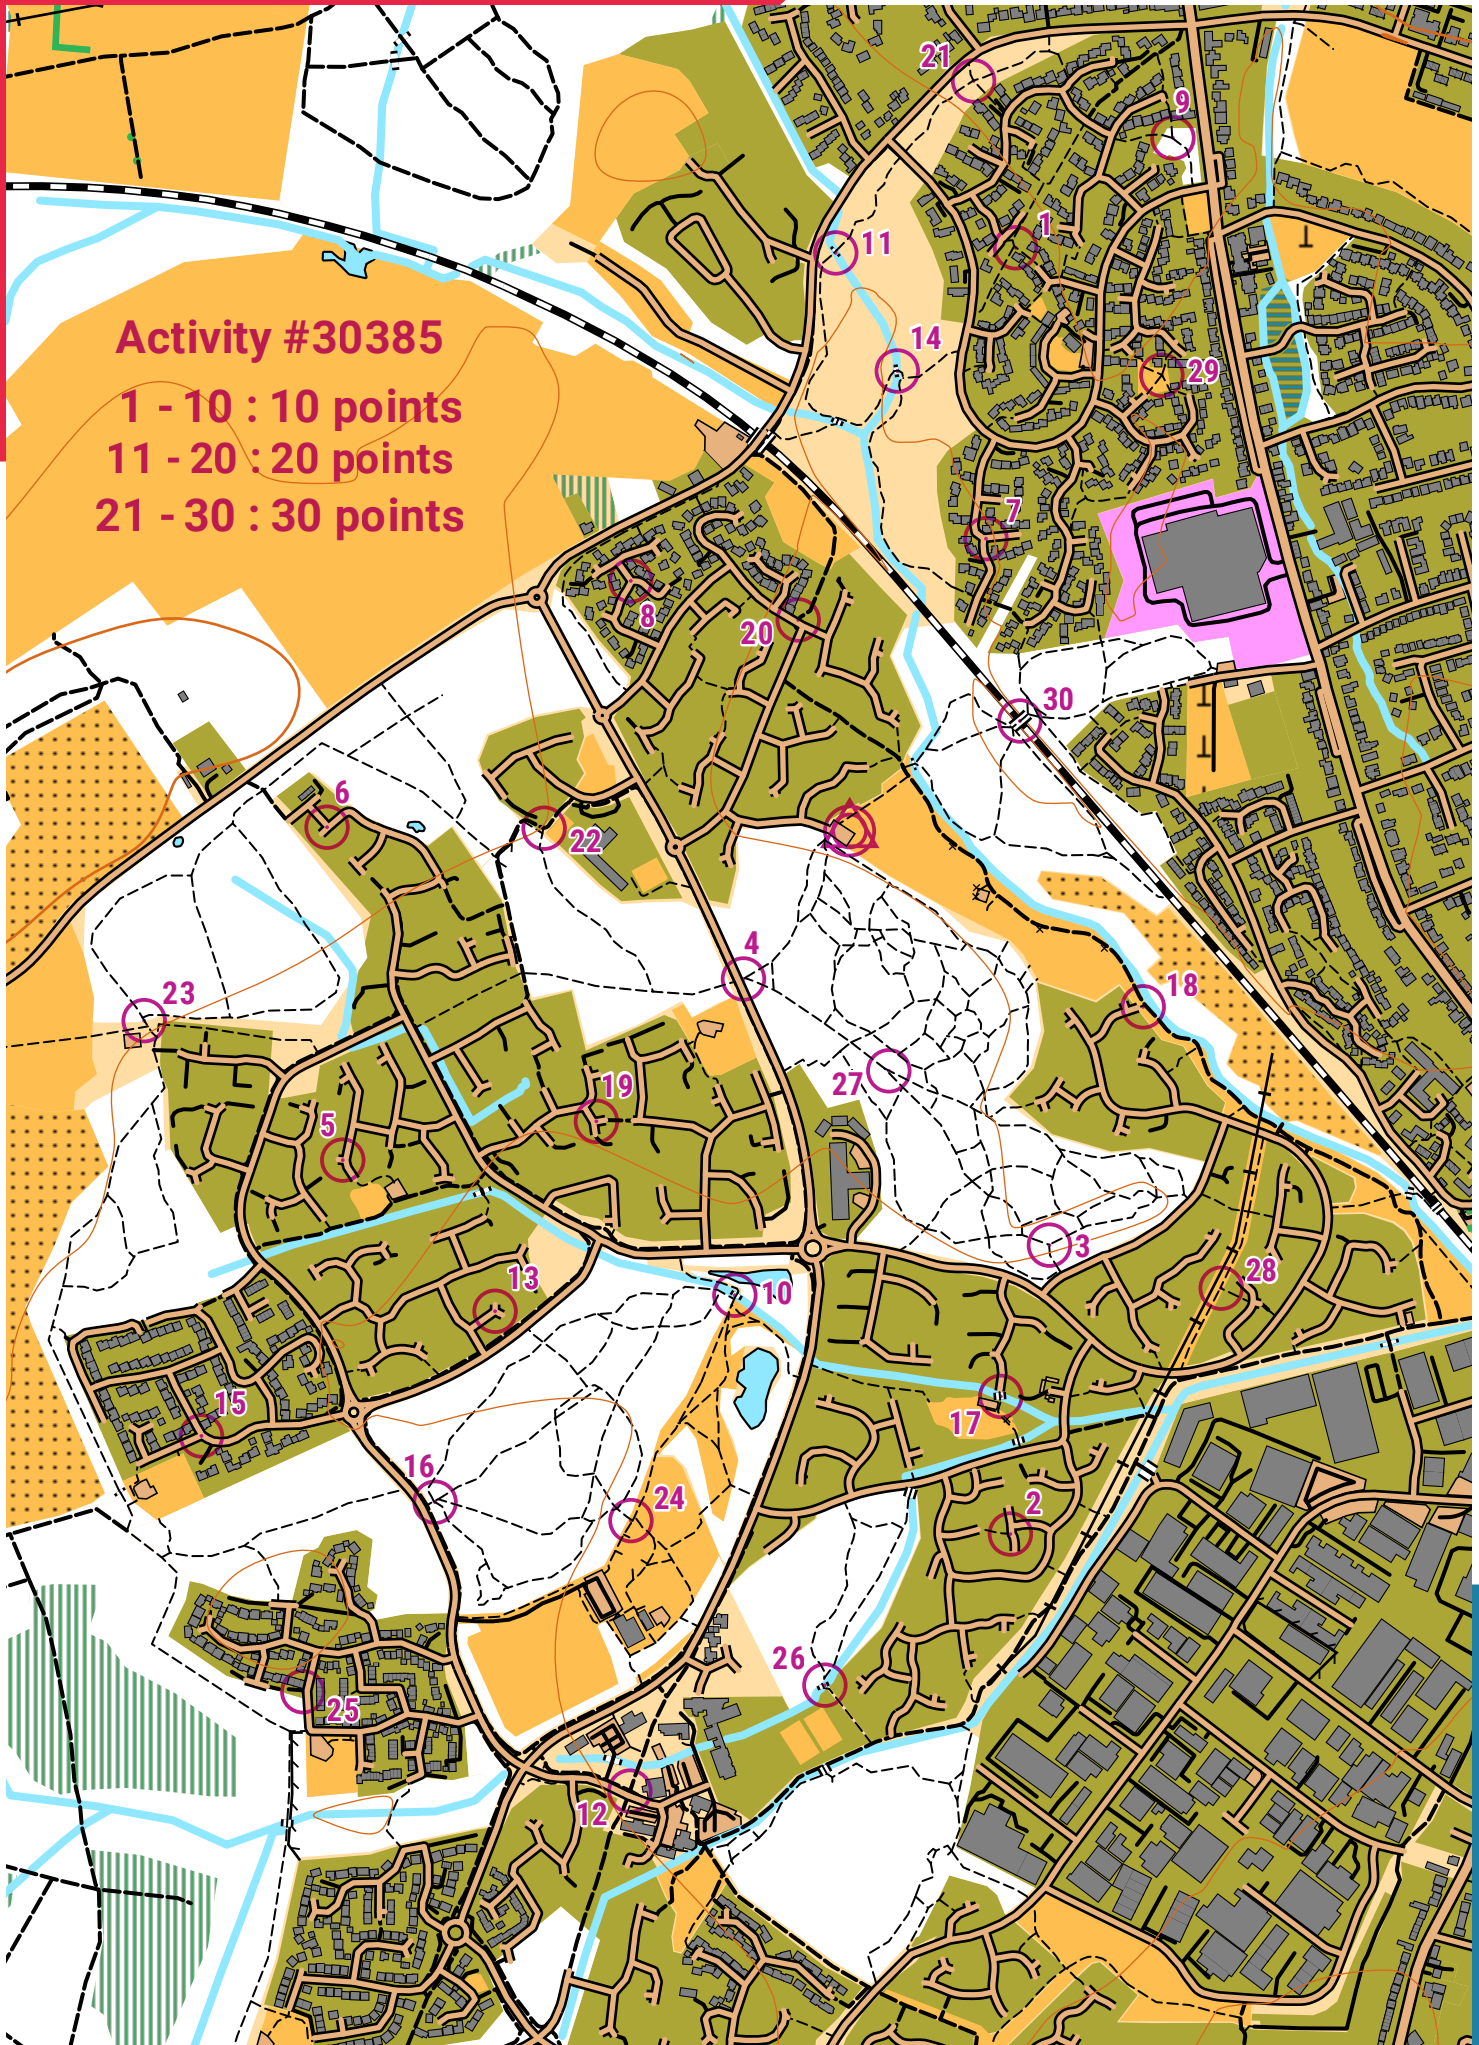

04 - VALLEY PARK SCORE

scale 1:10000, contours 10m
500m

Activity #30385

1 - 10 : 10 points

11 - 20 : 20 points

21 - 30 : 30 points