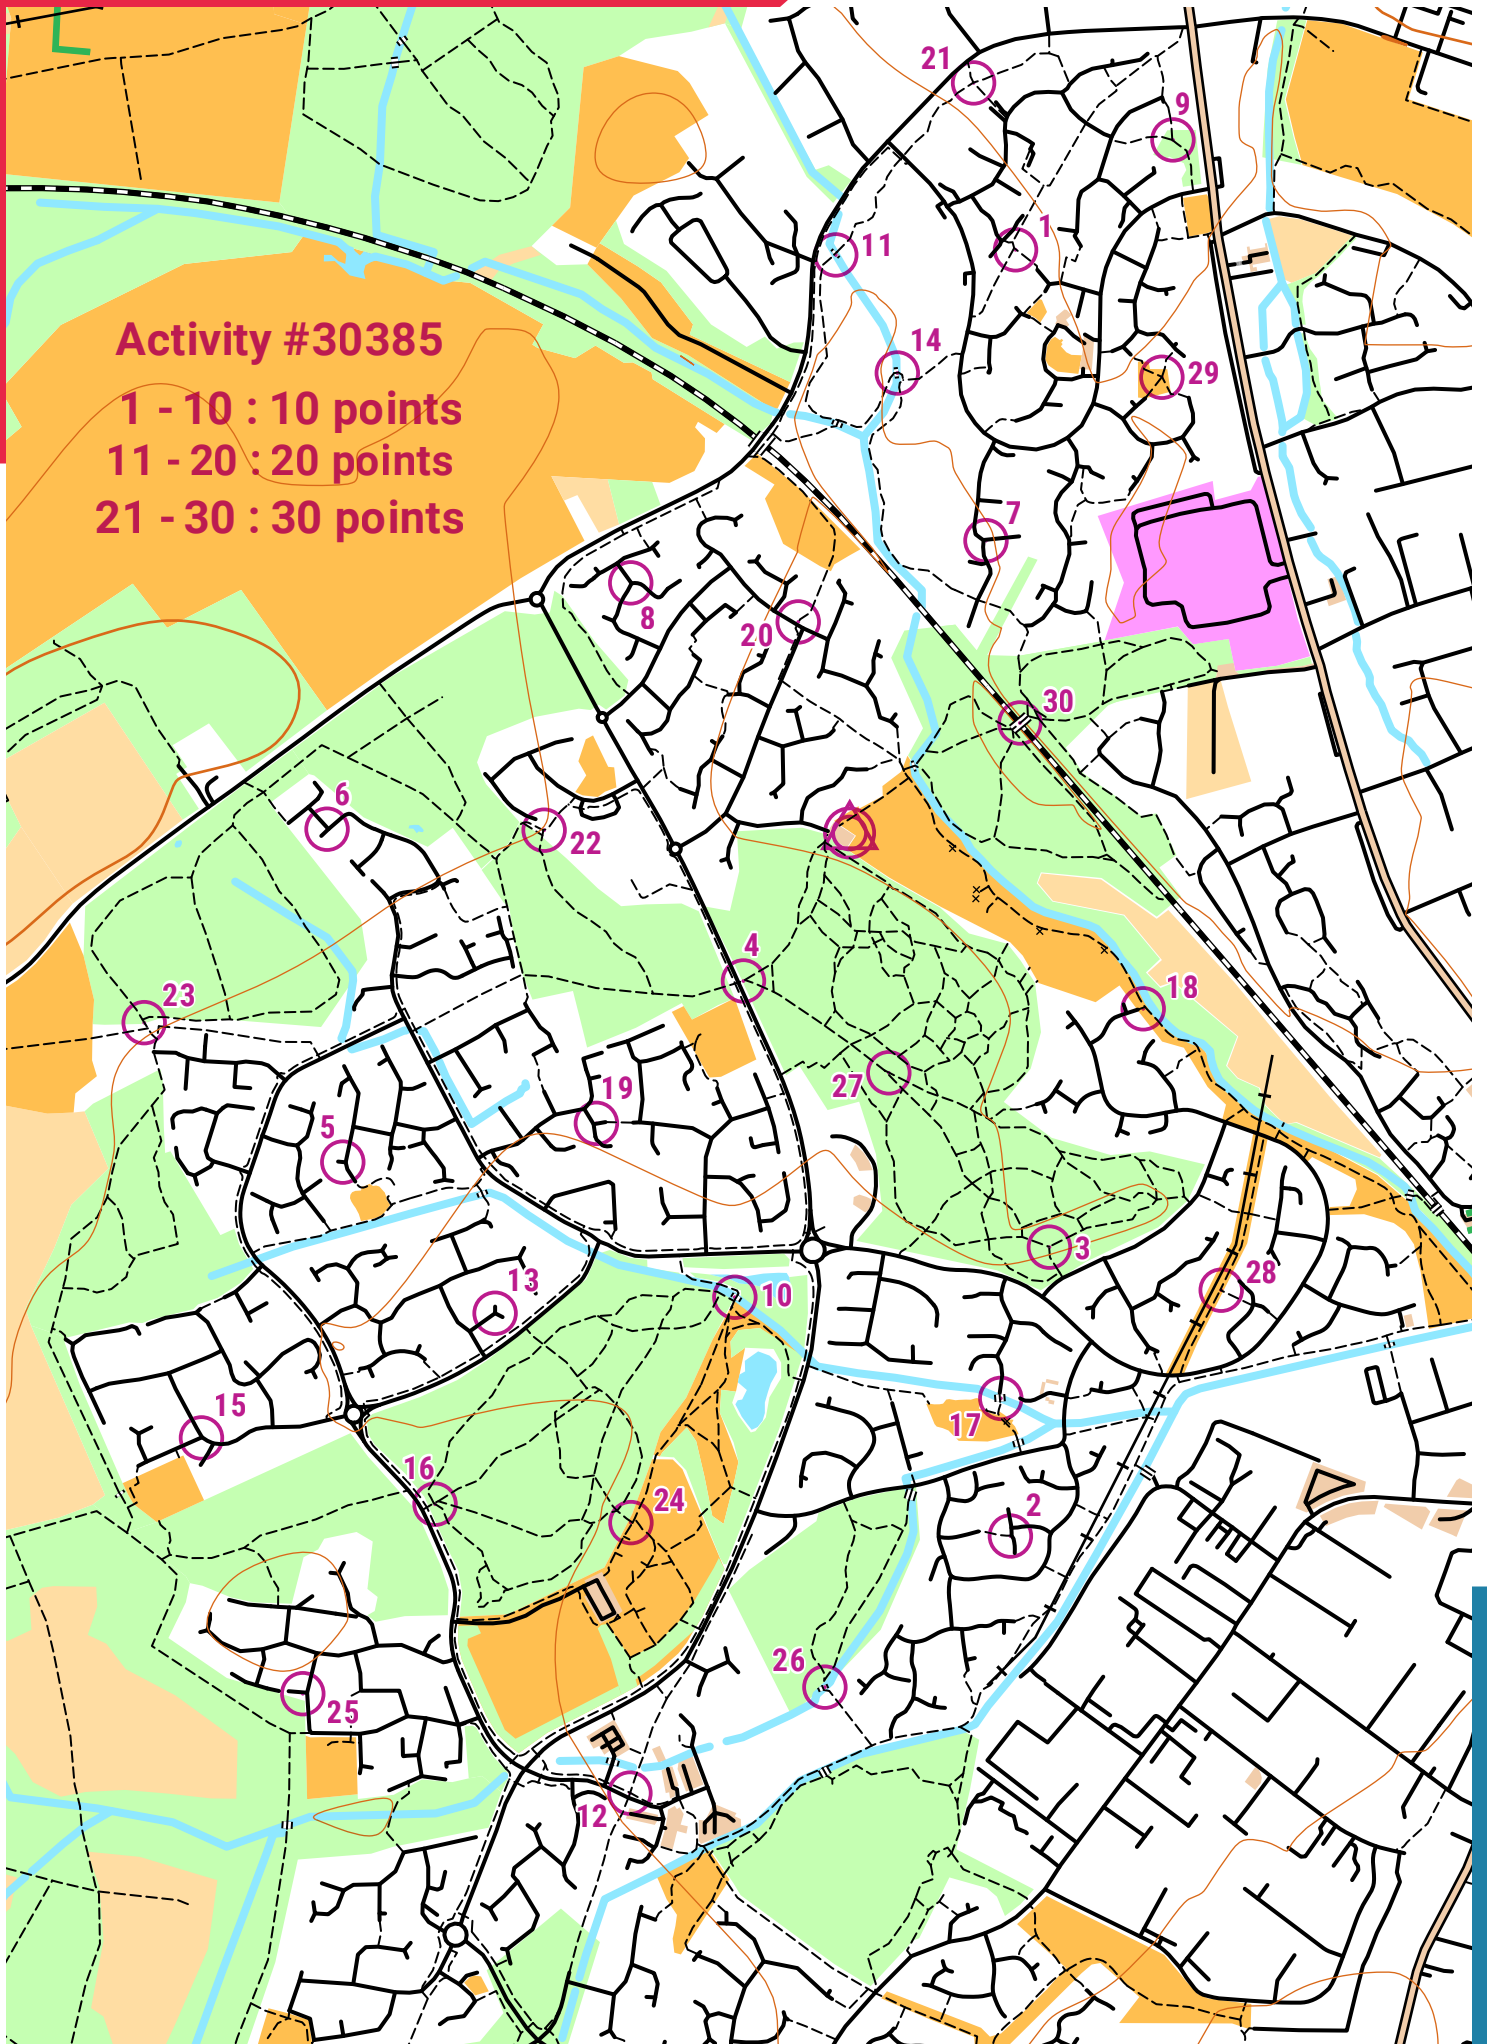

04 - VALLEY PARK SCORE

scale 1:10000, contours 10m
500m

Activity #30385

1 - 10 : 10 points

11 - 20 : 20 points

21 - 30 : 30 points