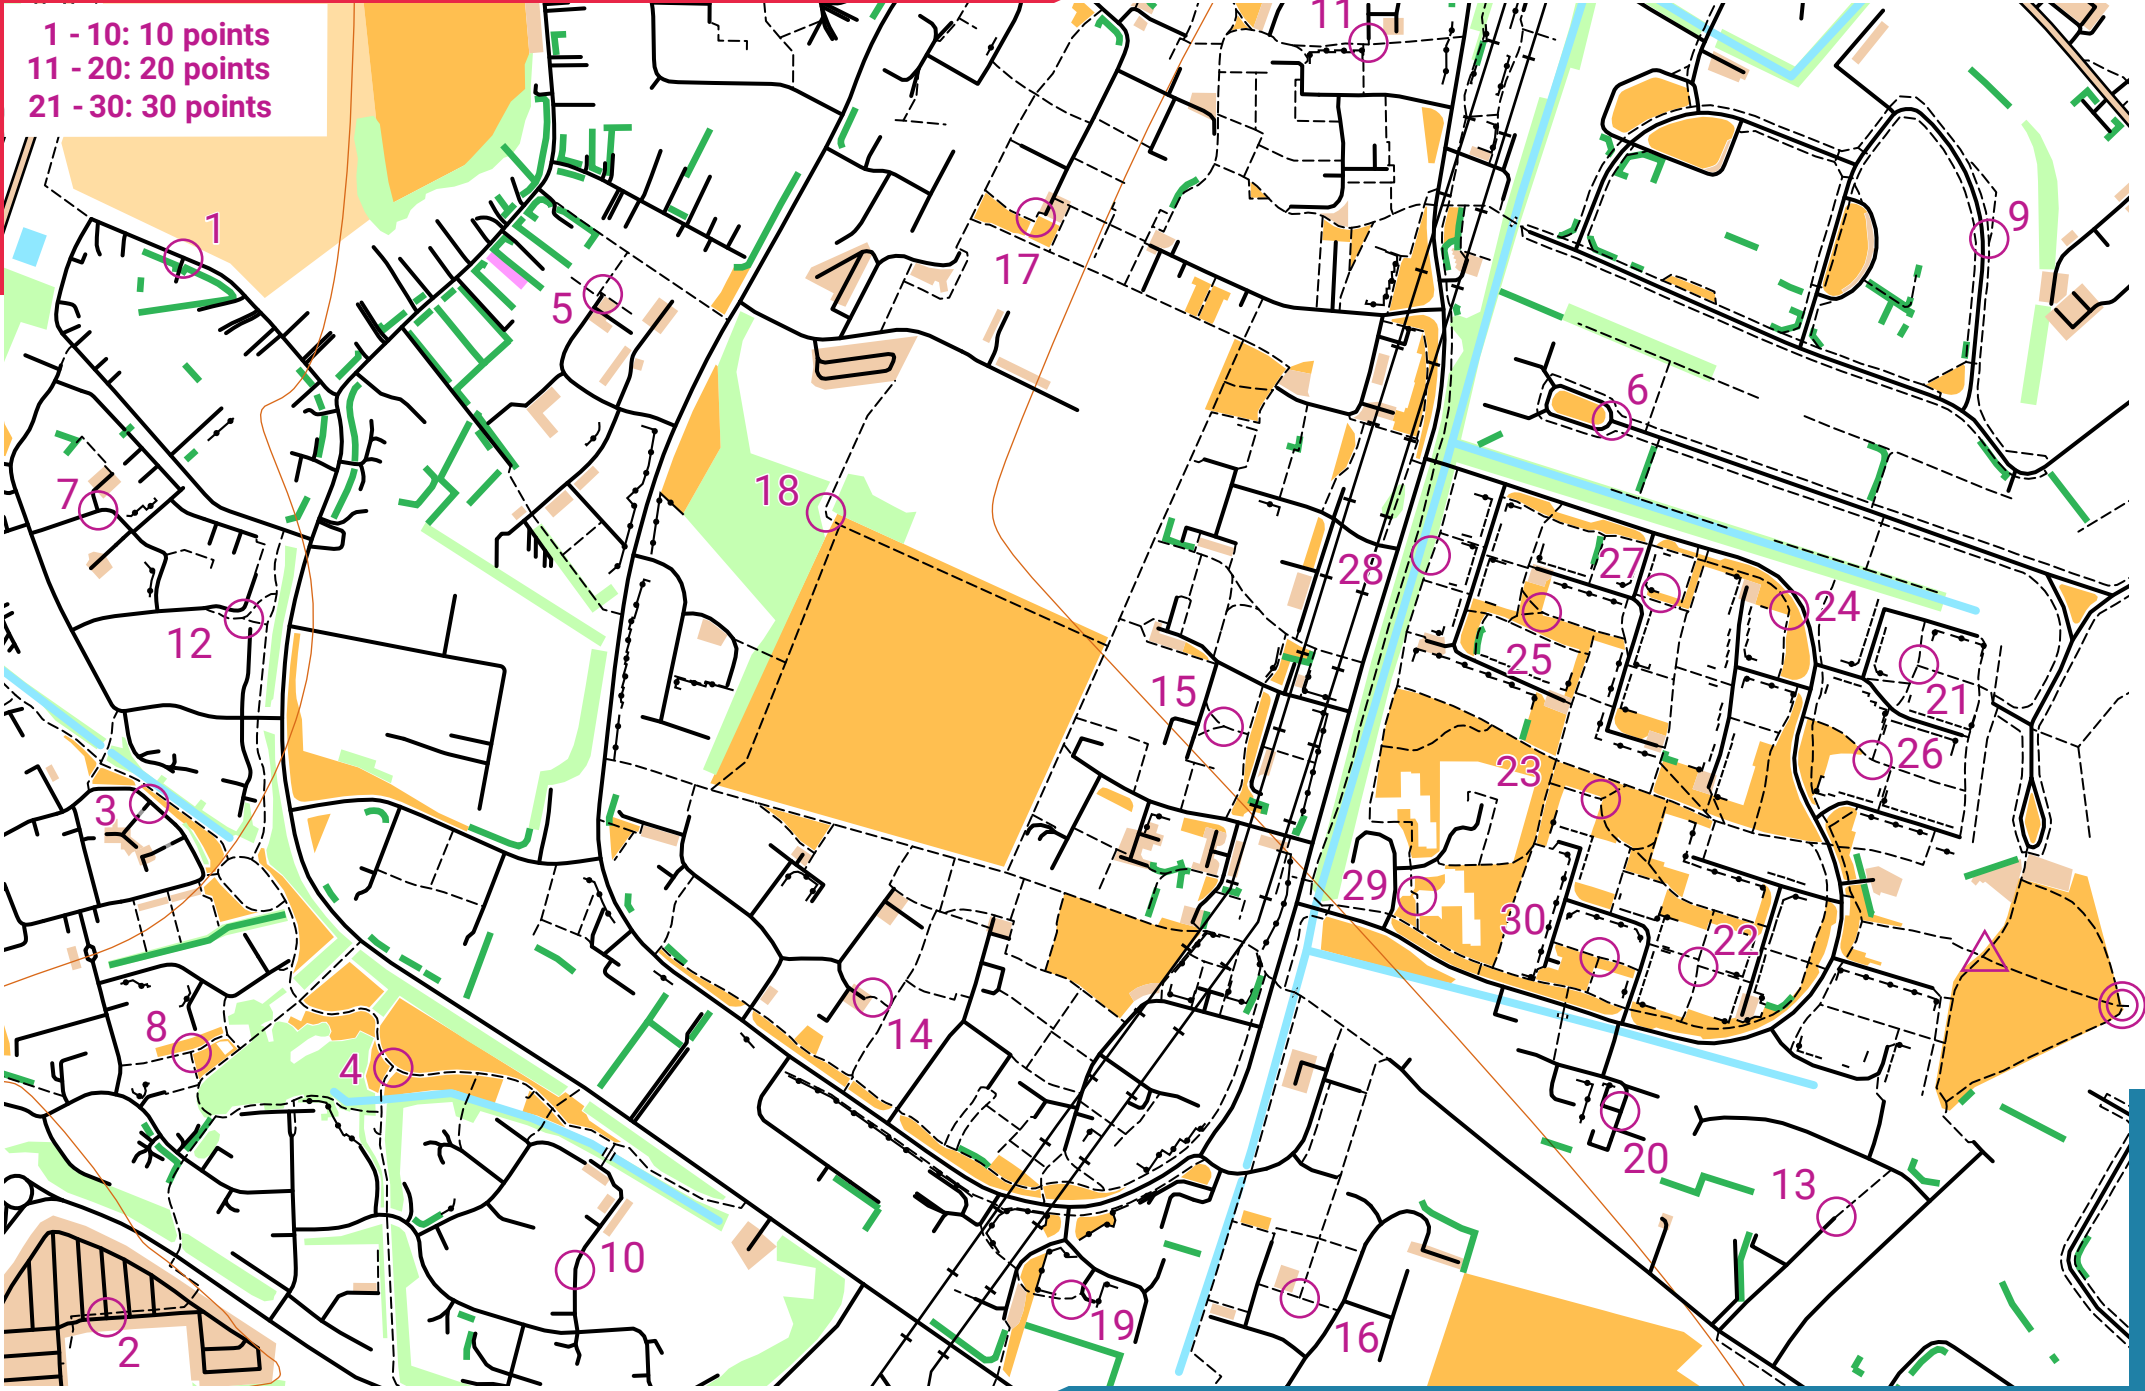

TOTTON SCORE 2021

scale 1:5000, contours 10m
200m

- 1 - 10: 10 points
- 11 - 20: 20 points
- 21 - 30: 30 points

Map data (c) OpenStreetMap, available under the Open Database Licence.
Contains OS data (c) Crown copyright & database right OS 2013-2017.
OOM created by Oliver O'Brien. Make your own: <http://oomap.co.uk/>