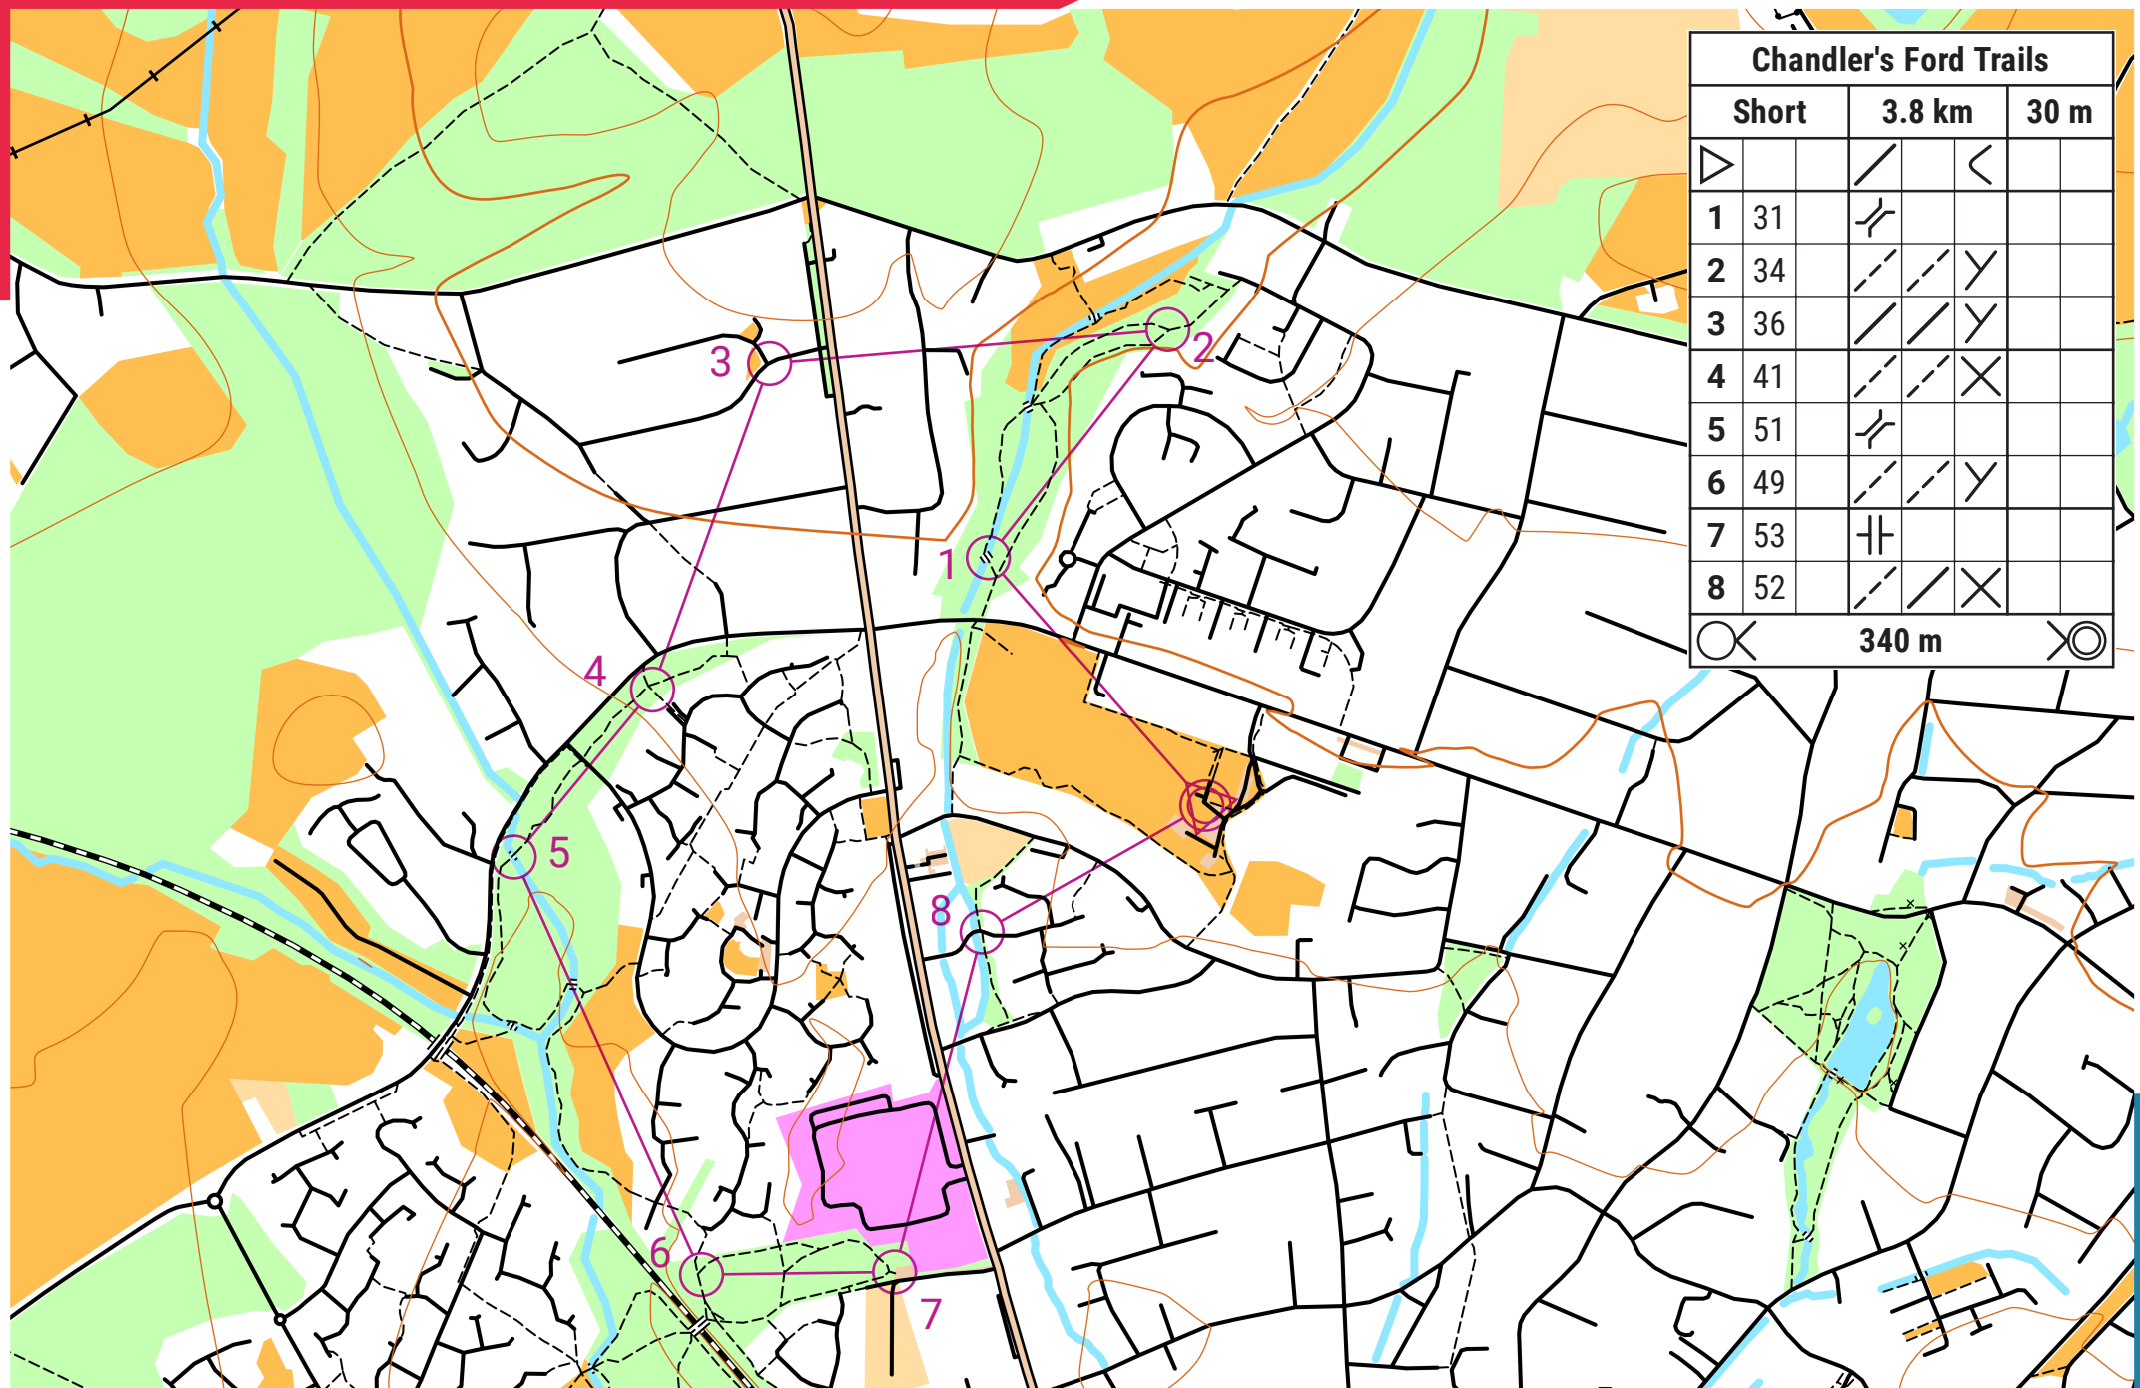

CHANDLER'S FORD TRAILS

scale 1:10000, contours 10m
500m

| Chandler's Ford Trails | | | | |
|------------------------|-------|--------|------|---|
| | Short | 3.8 km | 30 m | |
| ▷ | | / | < | |
| 1 | 31 | ⌘ | | |
| 2 | 34 | ⌘ | ⌘ | |
| 3 | 36 | / | / | ⌘ |
| 4 | 41 | ⌘ | ⌘ | ⌘ |
| 5 | 51 | ⌘ | | |
| 6 | 49 | ⌘ | ⌘ | ⌘ |
| 7 | 53 | ⌘ | | |
| 8 | 52 | ⌘ | / | ⌘ |
| ○ | 340 m | | | ⊙ |